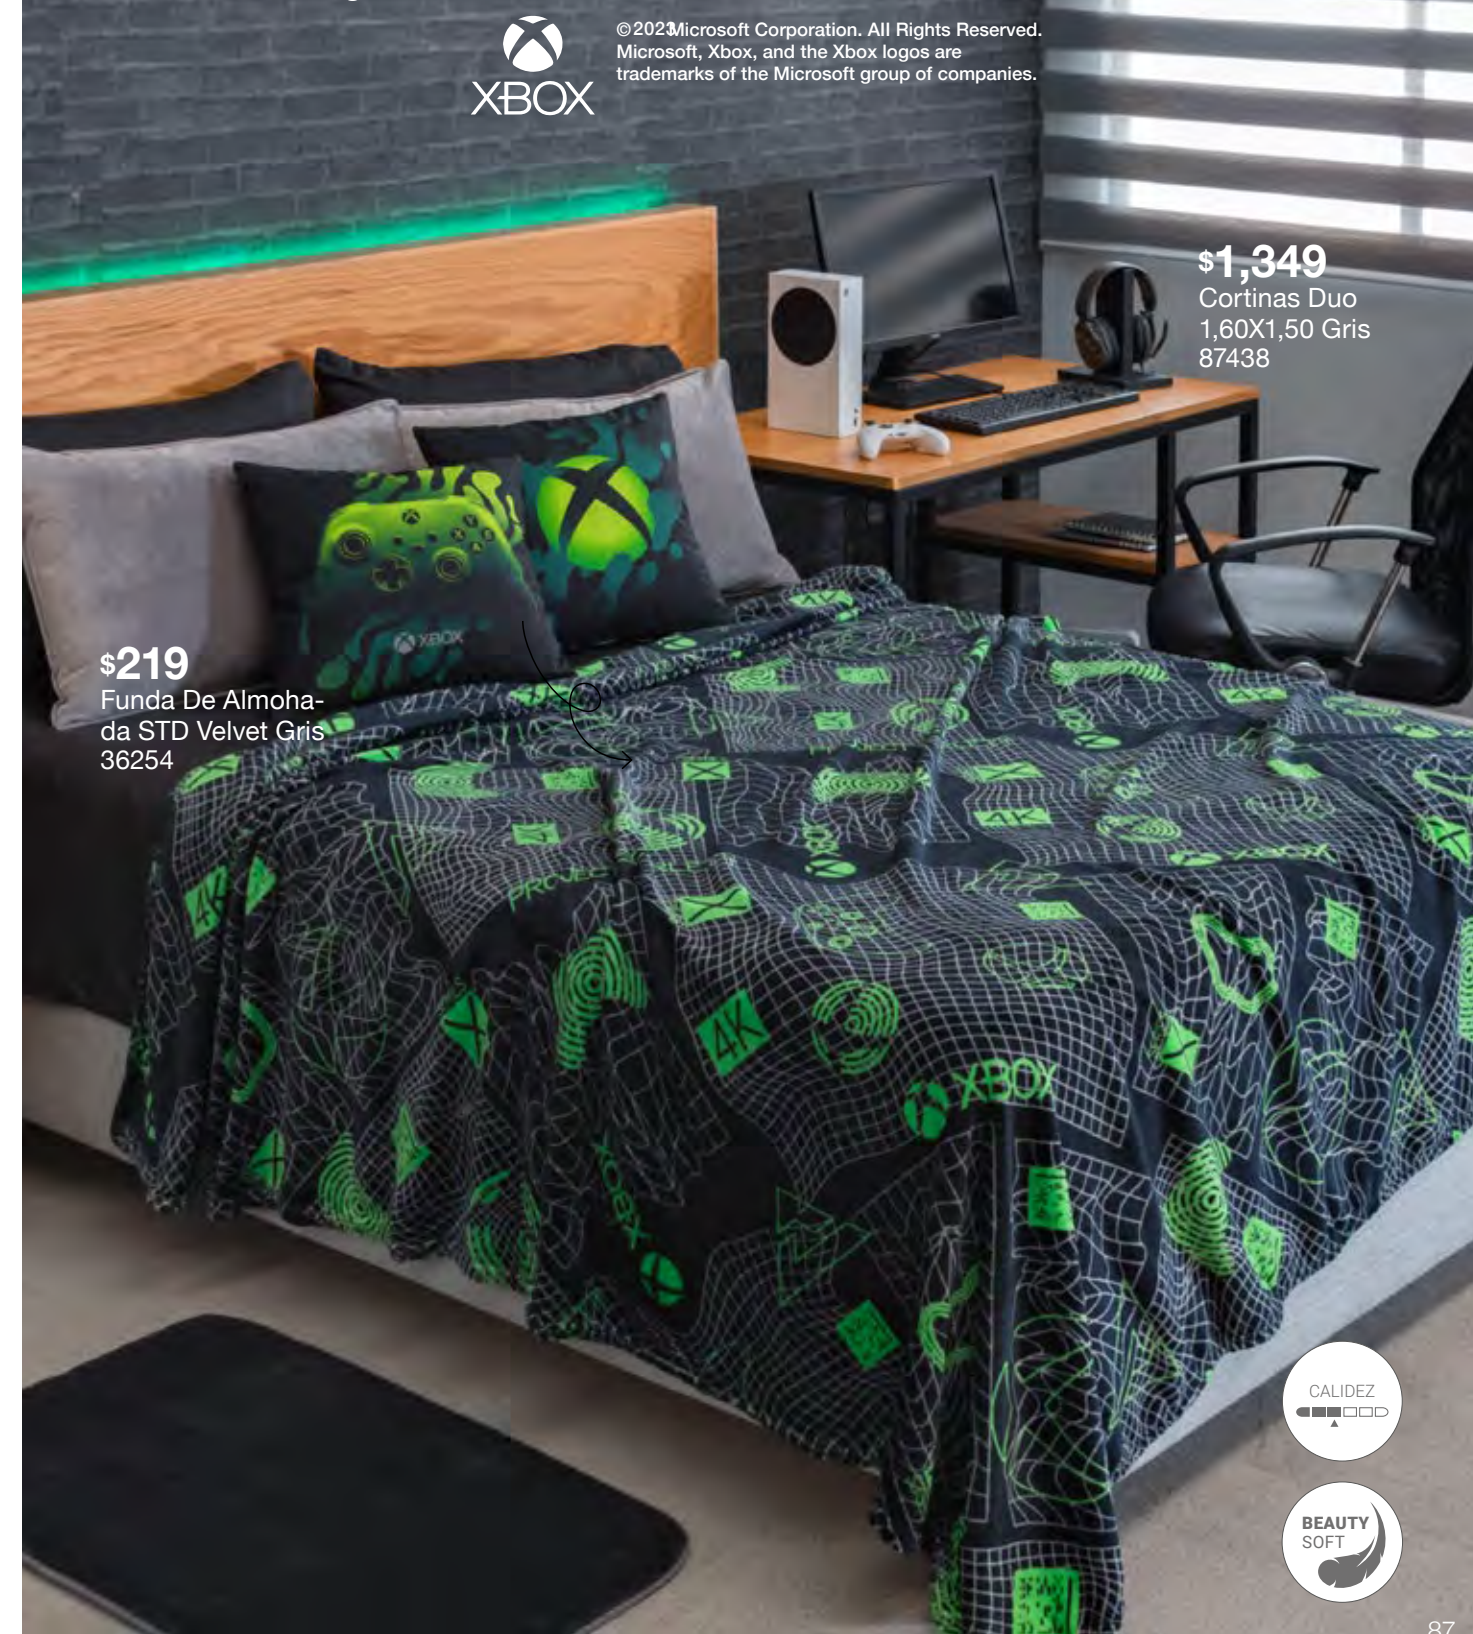

# Xbox

Cobertor Ligero

FRAZADA	IND	MAT
52679	52681	52681
109 x 170 cm	180 x 220 cm	180 x 220 cm
<b>\$239</b>	<b>\$369</b>	<b>\$369</b>

\*Complementos se venden por separado

©2021 Microsoft Corporation. All Rights Reserved. Microsoft, Xbox, and the Xbox logos are trademarks of the Microsoft group of companies.