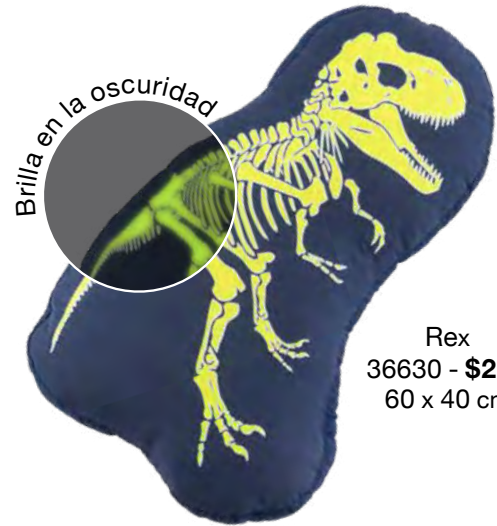

Brilla en la oscuridad

Rex
36630 - $299
60 x 40 cm